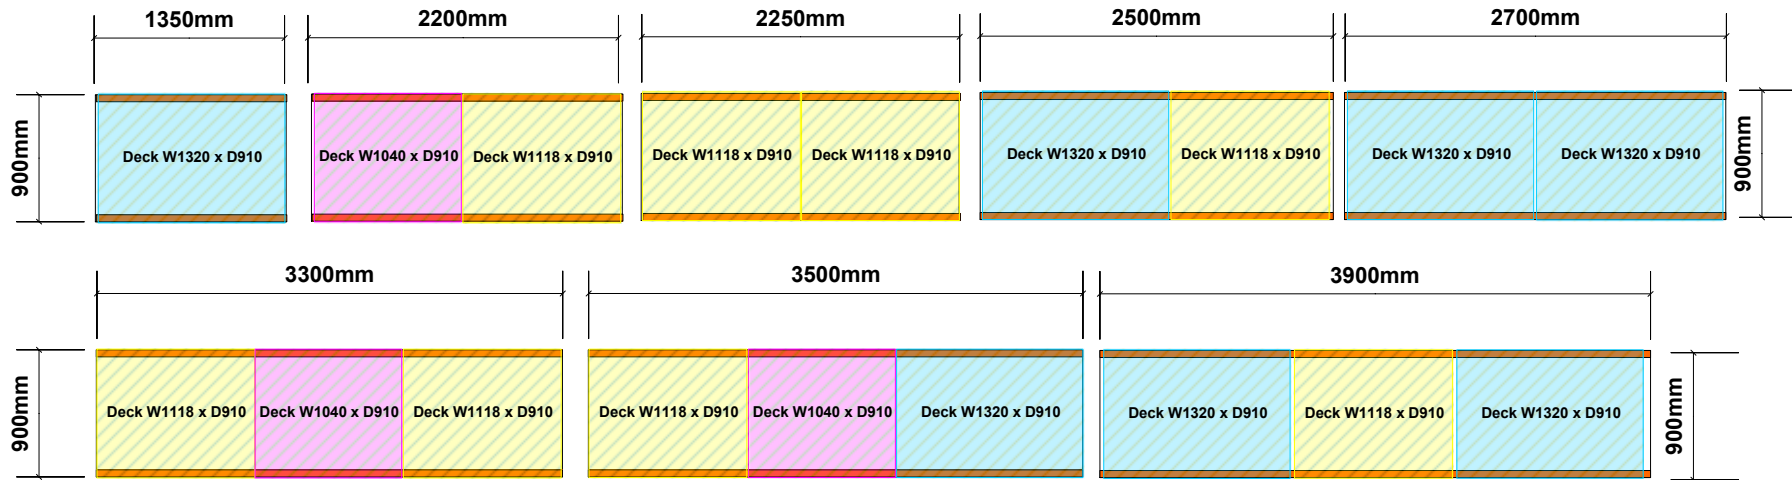

Size guide: - match Decks to Pallet Racking Bays

Size guide - 900mm Deep Pallet Racking Bays

Size guide - 1100mm Deep Pallet Racking Bays